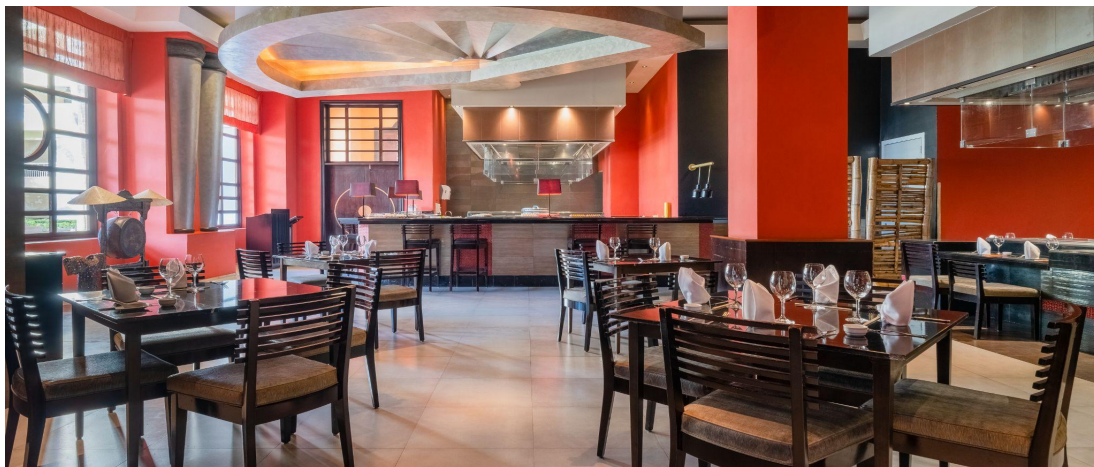

Iberostar Grand Rose Hall

Teppanyaki Restaurant “Kiniro”

DINNER/ **CENA**

CAPACITY / **CAPACIDAD: 30 MAX**

(Not available for groups with children).

Available for semi private dinner with seating
times 6:30 pm or 8:30pm.