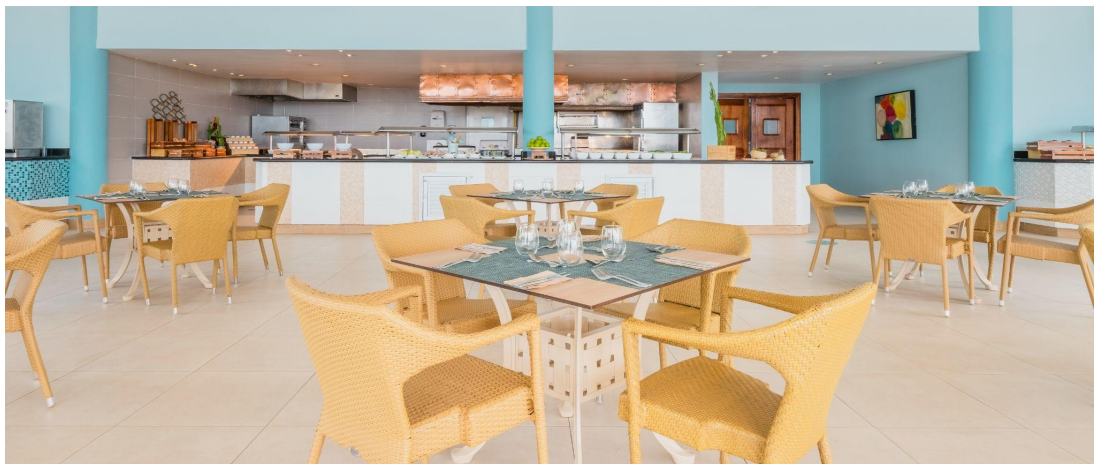

Iberostar Rose Hall Beach

Smokehouse “Uncle Tony’s” Restaurant

PRIVATE RECEPTION / **RECEPCIÓN PRIVADA**

CAPACITY: **CAPACIDAD 120 MAX.**

Open air restaurant located in front of the beach area.

Available for private dinner receptions for groups of 80 to 120 persons. Seating time 6:30 to 10:00 pm.

The hotel can only confirm a private dinner reception if the majority (80%) of the guests are staying on property. If the total number of persons decreases, the hotel will change the restaurant according to that or cancel the private reception if the group end up to be less than 60 persons. The other options for reception will be provided.