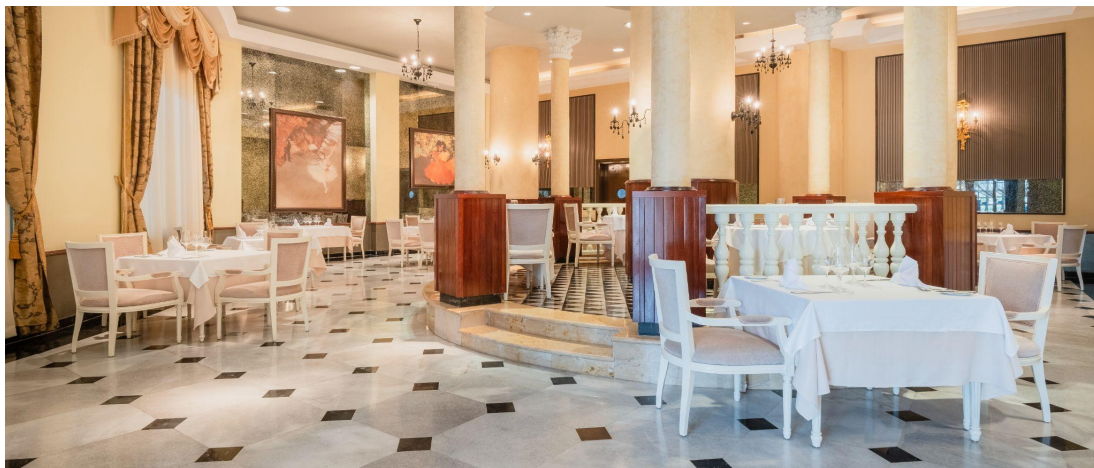

Iberostar Grand Rose Hall

Gourmet Restaurant “Es Palau”

DINNER/ **CENA**

CAPACITY / **CAPACIDAD: 30 MAX**

(Not available for groups with children).

Available for semi private dinner with seating times 6:30 pm or 8:30pm.