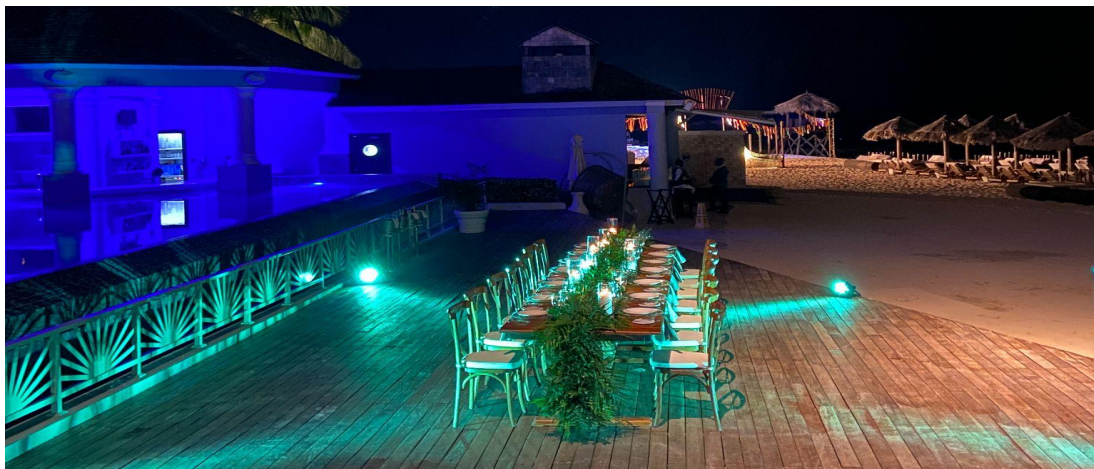

Iberostar Grand Rose Hall

Infinity Pool Deck

COCKTAIL / **COCTEL**

CAPACITY / **CAPACIDAD: 50 MAX**

RECEPTION / **RECEPCIÓN**

CAPACITY / **CAPACIDAD: 30 MAX.**

(Not available for groups with children).
Available until 8:00 pm.