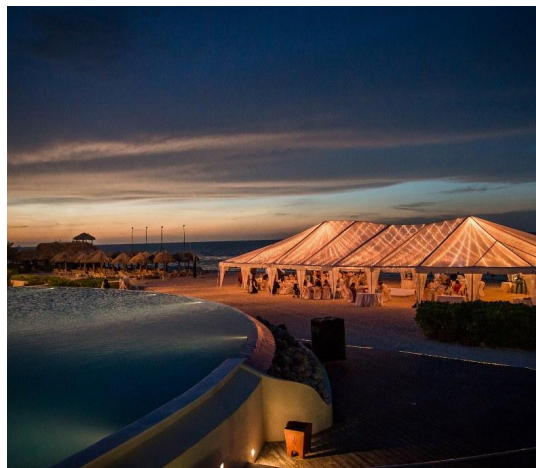

Iberostar Selection Rose Hall Suites

Beach Venue / Playa Infinity Pool

COCKTAIL / **COCTEL**

CAPACITY / **CAPACIDAD: 200 MAX.**

RECEPTION / **RECEPCIÓN**

CAPACITY / **CAPACIDAD: 200 MAX.**