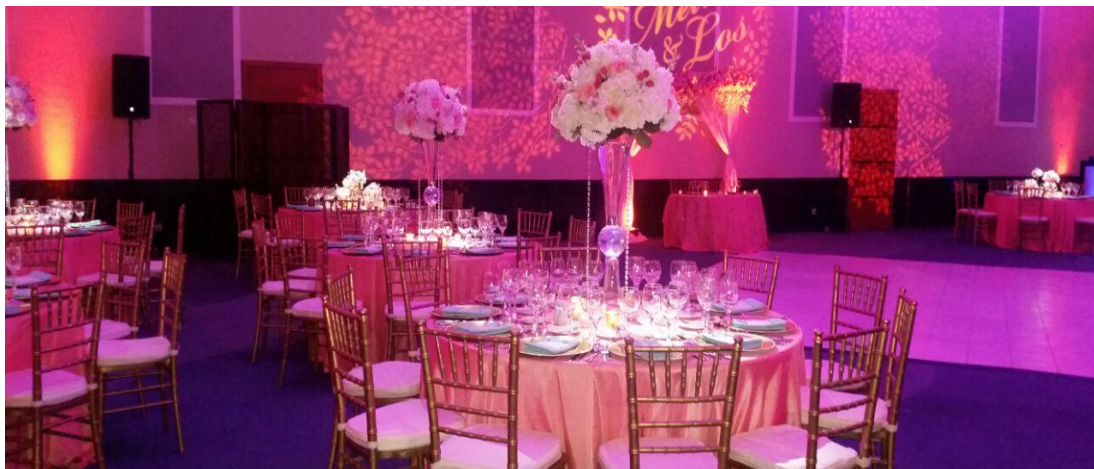

Resort Locations

Convention Center

RECEPTION / **RECEPCIÓN**
CAPACITY / **CAPACIDAD: 120 MAX**

It is located between the Suites and Grand hotel and it has a maximum capacity of 120 persons.

Location fees apply.