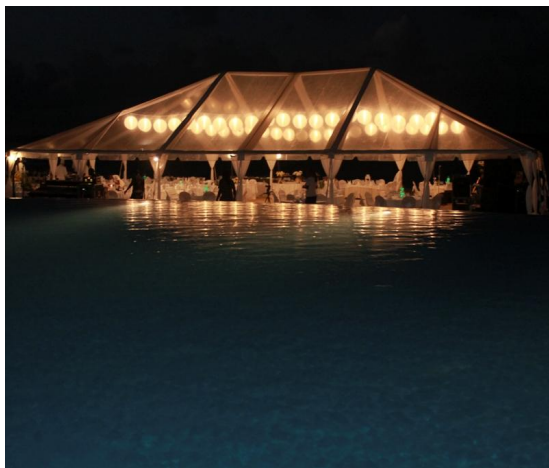

Iberostar Selection Rose Hall Suites

Beach Venue / Playa Infinity Pool

COCKTAIL / **COCTEL**

CAPACITY / **CAPACIDAD: 200 MAX.**

RECEPTION / **RECEPCIÓN**

CAPACITY / **CAPACIDAD: 200 MAX.**