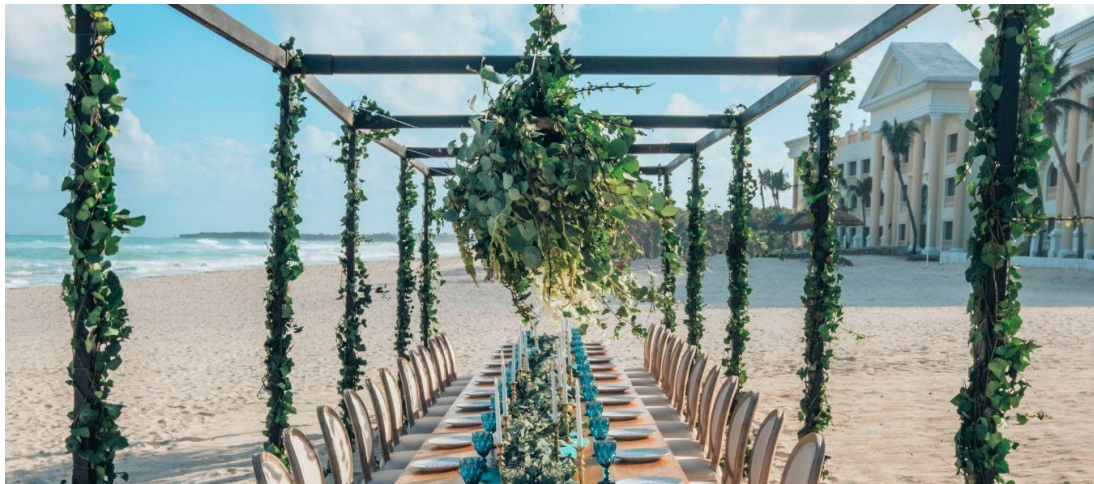

Iberostar Grand Paraíso

Grand Beach / Playa Grand

CEREMONY / **CEREMONIA**
CAPACITY / **CAPACIDAD: 200**

COCKTAIL / **COCTEL**
CAPACITY / **CAPACIDAD: 200**

RECEPTION / **RECEPCIÓN**
CAPACITY / **CAPACIDAD: 200**