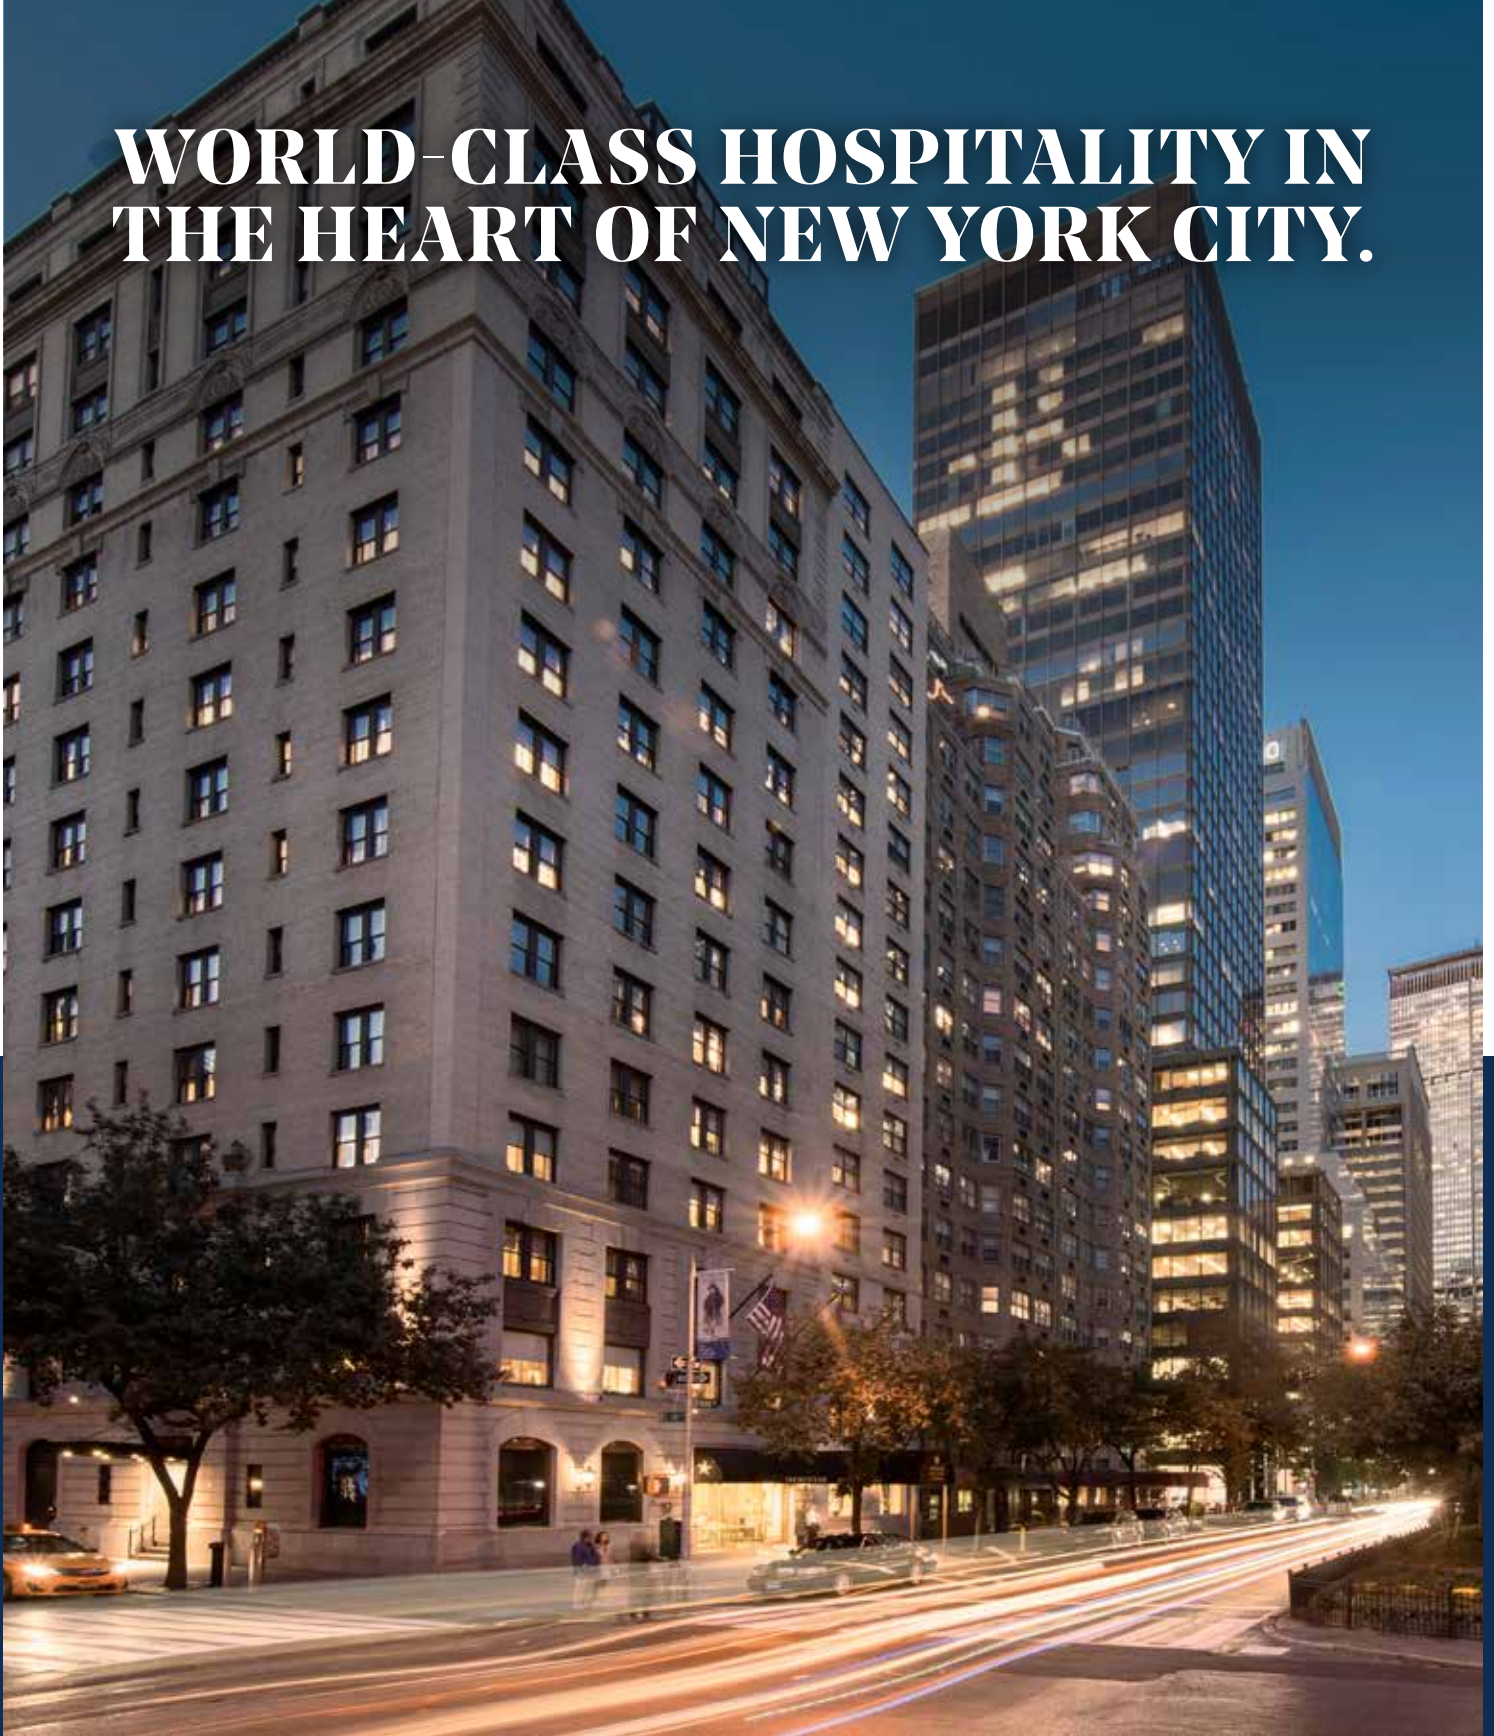

WORLD-CLASS HOSPITALITY IN THE HEART OF NEW YORK CITY.

IBEROSTAR 70 PARK AVENUE ★ ★ ★ ★

Discover legendary hospitality in the center of Manhattan, just steps from major attractions and transportation hubs. Business travelers will appreciate Iberostar 70 Park Avenue's beautifully appointed rooms and inspiring vistas of the city, which offer a comfortable refuge after a day of meetings and calls.

IBEROSTAR
HOTELS & RESORTS

- Prime Midtown location – steps from The Empire State Building, Madison Square Garden, Macy’s Herald Square, Times Square and Bryant Park. Ideally located for visiting Rockefeller Center, Central Park, Union Square, Wall Street and more.
- Close to key transportation hubs – two blocks from Grand Central Station and eight blocks from Pennsylvania Station